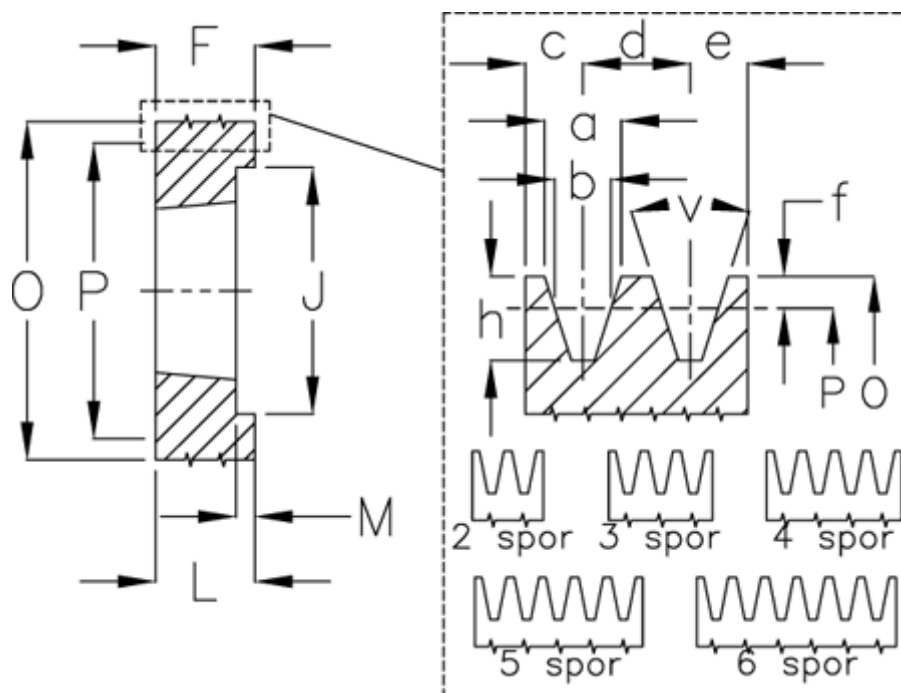

Article number: 604111013202

Description: V-belt pulley SPB 132/2 TL2012

Measures

a	= 16.3	For bush	= 2012	P	= 132
b	= 14.0	h	= 17.5	Type	= SPB
Bush ζ max	= 50	J	= 89	v	= 34 degrees
c	= 12.5	K	= -		
d	= 19	L	= 32		
e	= 12.5	m	= 12.0		
f	= 3.5	Number of ribs	= 2		
F	= 44	O	= 139.0		